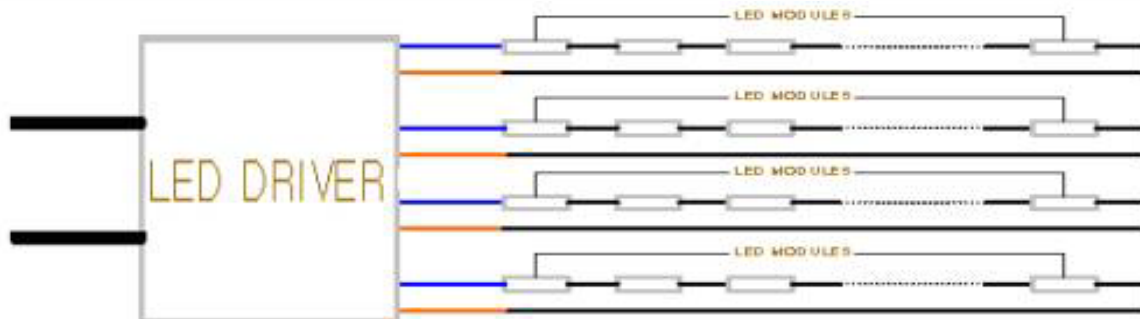

LIGHTEN OUT YOURS LIFEWAY

FEATURES:

- Instead of Neon lamp, As a light source apply to Channel Letter, Sign....
- Use ultra brighter wide view angle Flux LED lamp. The power consumption should 80% lower than neon lamp.
- Non - break and consistent current. 50,000 hours operating life.
- Easy installation using fixation clip.
- Environment temperature -40°C - $+100^{\circ}\text{C}$; Humidity $\leq 90\%$
- Suggestion: Channel Letter slot depth 100mm

GN-KING KONG SERIES

Dimensions of LED modules (UNIT: mm)

LIGHTEN OUT YOURS LIFEWAY

Sample of how to drive the modules

GNVA12030M

GNVA12060P

GNVA-12150T

G-NOR