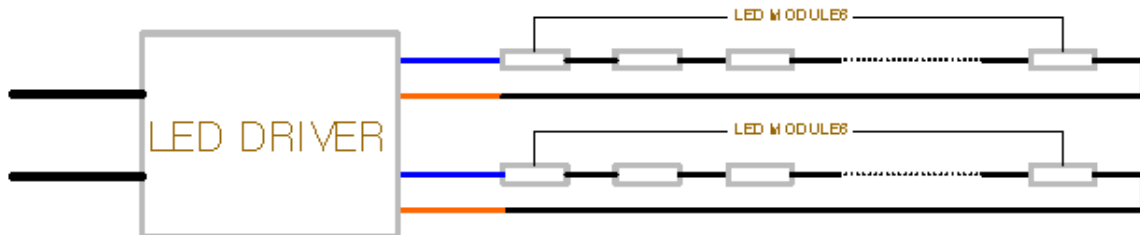

LIGHTEN OUT YOURS LIFEWAY

FEATURES:

- Instead of Neon lamp, As a light source apply to Channel Letter, Sign....
- Use ultra brighter wide view angle Flux LED lamp. The power consumption should 80% lower than neon lamp.
- Non - break and consistent current. 50,000 hours operating life.
- Easy installation using fixation clip.
- Environment temperature -40°C - $+100^{\circ}\text{C}$; Humidity $\leq 90\%$
- Suggestion: Channel Letter slot depth 100mm

GN-KING KONG SERIES

Dimensions of LED modules (UNIT: mm)

LIGHTEN OUT YOURS LIFEWAY

Sample of how to drive the modules

GNVA12030M

GNVA12060P

GNVA-12150T

G-NOR

LIGHTEN OUT YOURS LIFEWAY

Data specification

Part No.	Color	Wavelength	Voltage	LED No.	Wire	Lumen	View angle
GN-CLM-KK-3R	Red	629nm	12VDC	3	75mm	8.1lm	120°C
GN-CLM-KK-3Y	Yellow	594nm	12VDC	3	75mm	8.1lm	120°C
GN-CLM-KK-3G	Green	525nm	12VDC	3	75mm	12.0lm	120°C
GN-CLM-KK-3B	Blue	470nm	12VDC	3	75mm	6.0lm	120°C
GN-CLM-KK-3W	White		12VDC	3	75mm	11.4lm	120°C