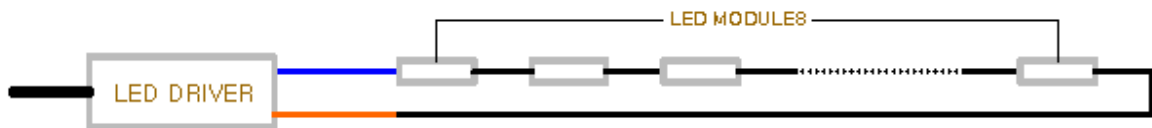

GN-KING KONG SERIES

Dimensions of LED modules (UNIT: mm)

LIGHTEN OUT YOURS LIFEWAY

Sample of how to drive the modules

GNVA12030M

GNVA12060P

GNVA-12150T

G-NOR