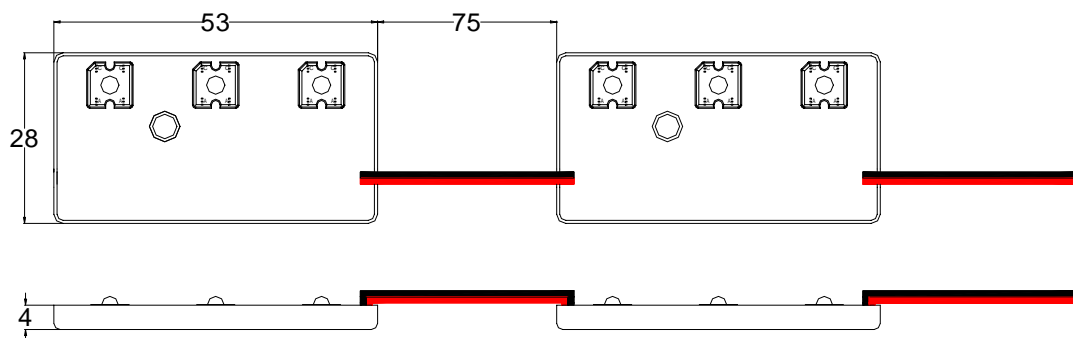

LIGHTEN OUT YOURS LIFEWAY

FEATURES:

- Instead of Neon lamp, As a light source apply to Channel Letter, Sign....
- Use ultra brighter wide view angle Flux LED lamp. The power consumption should 80% lower than neon lamp.
- Non - break and consistent current. 50,000 hours operating life.
- Easy installation using fixation clip.
- Environment temperature -40°C - $+100^{\circ}\text{C}$; Humidity $\leq 90\%$
- Suggestion: Channel Letter slot depth 100mm

GN-KING KONG SERIES

Dimensions of LED modules (UNIT: mm)

LIGHTEN OUT YOURS LIFEWAY

Sample of how to drive the modules

GNVA12030M

GNVA12060P

GNVA-12150T

G-NOR

LIGHTEN OUT YOURS LIFEWAY

Data specification

Part No.	Color	Wavelength	Voltage	LED No.	Wire	Lumen	View angle
GN-CLM-KK-3R	Red	629nm	12VDC	3	75mm	8.1lm	120°C
GN-CLM-KK-3Y	Yellow	594nm	12VDC	3	75mm	8.1lm	120°C
GN-CLM-KK-3G	Green	525nm	12VDC	3	75mm	12.0lm	120°C
GN-CLM-KK-3B	Blue	470nm	12VDC	3	75mm	6.0lm	120°C
GN-CLM-KK-3W	White		12VDC	3	75mm	11.4lm	120°C