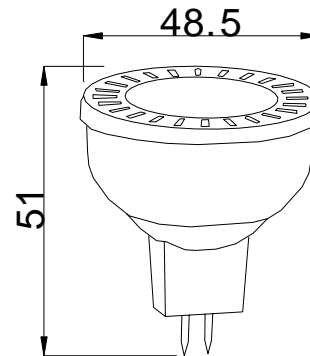

Product

MR16 HIGH POWER LED BULB

LED NUMBER:1W LED

SIZE:

48.5mm DIAMETER

51mm TALL

FEATURES:

High power LED light source module

Excellent heat-sinking

Ultra high intensity and reliability

Dimensions of GNL-MR16HP

LED LAMP DATA

P/N	LED Color	Voltage 12VACDC	Intensity (lm)	Wavelength (nm)	Viewing Angle
GNL-MR16HP-UE	Ultra Red	1W	25	625	25°
GNL-MR16HP-UY	Ultra Yellow	1W	25	590	25°
GNL-MR16HP-UB	Ultra Blue	1W	8	470	25°
GNL-MR16HP-PG	Ultra Green	1W	45	520	25°
GNL-MR16HP-UW-C	Cool White	1W	50	6500k-7000k	25°
GNL-MR16HP-UW-Y	Warm White	1W	40	2300k-3000K	25°