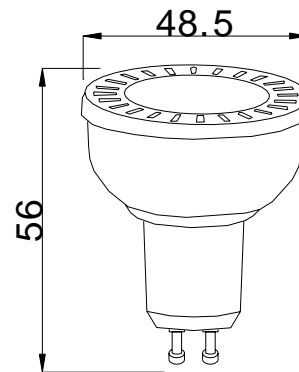

Product

GU10 HIGH POWER LED BULB

LED NUMBER:1W LED

SIZE:

48.5mm DIAMETER

56mm TALL

FEATURES:

High power LED light source module

Excellent heat-sinking

Ultra high intensity and reliability

Dimensions of GNL-GU10HP

LED LAMP DATA

P/N	LED Color	Power 12/220VAC	Intensity (lm)	Wavelength (nm)	Viewing Angle
GNL-GU10HP-UE	Ultra Red	1W	25	625	25°
GNL-GU10HP-UY	Ultra Yellow	1W	25	590	25°
GNL-GU10HP-UB	Ultra Blue	1W	8	470	25°
GNL-GU10HP-PG	Ultra Green	1W	45	520	25°
GNL-GU10HP-UW-C	Cool White	1W	50	6500k-7000k	25°
GNL-GU10HP-UW-Y	Warm White	1W	40	2300k-3000k	25°