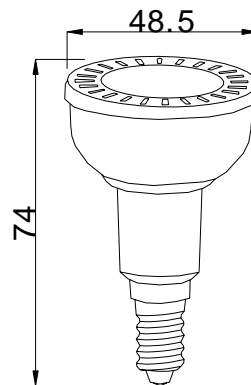

### E14 HIGH POWER LED BULB

**LED NUMBER:1W LED**

**SIZE:**

48.5mm DIAMETER

74mm TALL

#### Dimensions of GNL-E14HP