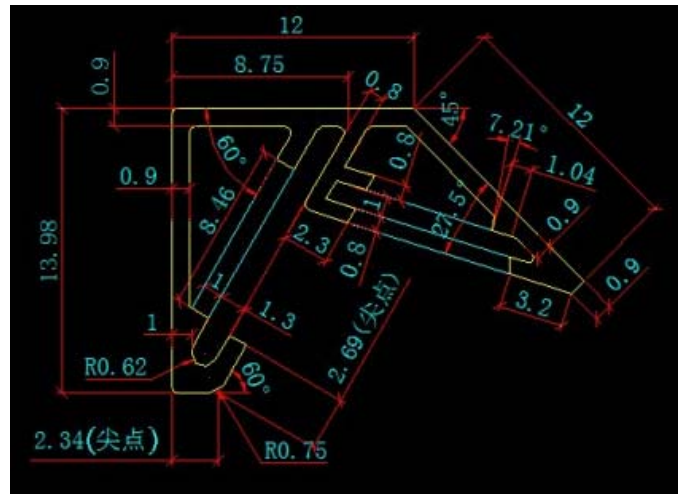

1、Parameter

Part NO.	GNL-AL1420-1210-xx GNL-AL1421-1210-xx	GNL-AL1420-5050-xx GNL-AL1421-5050-xx
LED NO.	60pcs/M 72pcs/M	60pcs/M 72pcs/M
Power	4.8W / 5.8W	14.4W / 17W
Voltage	12VDC	12VDC
Fixture Material	Aluminum	
Packing Dimension	14×20×1000mm	
Lifespan	30,000 to 50,000 hours	
Working conditions	-20℃ - +40℃	
Color Temperature	Gold lighting apply warm white (3000k-3500k) Diamond lighting apply cold white (7500k-8500k)	

2、Data specification

Model NO.	Peak Wavelength (nm)	Model NO.	Peak Wavelength (nm)
GNL-AL1420-1210UWC-60	7500k-8500k	GNL-AL1421-1210UWC-60	7500k-8500k
GNL-AL1420-1210UWC-Y-60	3000k-3500k	GNL-AL1421-1210UWC-Y-60	3000k-3500k
GNL-AL1420-1210UWC-72	7500k-8500k	GNL-AL1421-1210UWC-72	7500k-8500k
GNL-AL1420-1210UWC-Y-72	3000k-3500k	GNL-AL1421-1210UWC-Y-72	3000k-3500k
GNL-AL1420-5050UWC-60	7500k-8500k	GNL-AL1421-5050UWC-60	7500k-8500k
GNL-AL1420-5050UWC-Y-60	3000k-3500k	GNL-AL1421-5050UWC-Y-60	3000k-3500k
GNL-AL1420-5050UWC-72	7500k-8500k	GNL-AL1421-5050UWC-72	7500k-8500k
GNL-AL1420-5050UWC-Y-72	3000k-3500k	GNL-AL1421-5050UWC-Y-72	3000k-3500k

3、Suite drawing

1421

1420

4、Connect

5、cuting

6. Practical application