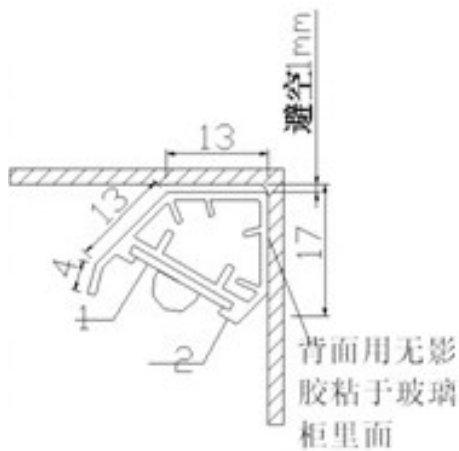

1、Parameter

Part NO.	GNL-AL1420-1210-xx GNL-AL1421-1210-xx	GNL-AL1420-5050-xx GNL-AL1421-5050-xx
LED NO.	60pcs/M 72pcs/M	60pcs/M 72pcs/M
Power	4.8W / 5.8W	14.4W / 17W
Voltage	12VDC	12VDC
Fixture Material	Aluminum	
Packing Dimension	14×20×1000mm	
Lifespan	30,000 to 50,000 hours	
Working conditions	-20℃ - +40℃	
Color Temperature	Gold lighting apply warm white (3000k-3500k) Diamond lighting apply cold white (7500k-8500k)	

3、Suite drawing

1421

1420

4、Connect

5、cuting

6. Practical application