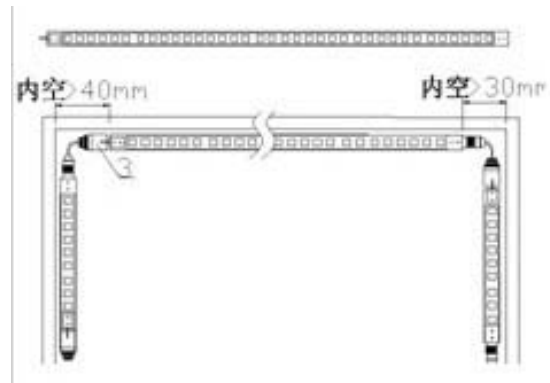

1、Parameter

Part NO.	GNL-AL1420-1210-xx GNL-AL1421-1210-xx	GNL-AL1420-5050-xx GNL-AL1421-5050-xx
LED NO.	60pcs/M 72pcs/M	60pcs/M 72pcs/M
Power	4.8W / 5.8W	14.4W / 17W
Voltage	12VDC	12VDC
Fixture Material	Aluminum	
Packing Dimension	14×20×1000mm	
Lifespan	30,000 to 50,000 hours	
Working conditions	-20℃ - +40℃	
Color Temperature	Gold lighting apply warm white (3000k-3500k) Diamond lighting apply cold white (7500k-8500k)	

3、Suite drawing

1421

1420

4、Connect

5、cuting

6. Practical application