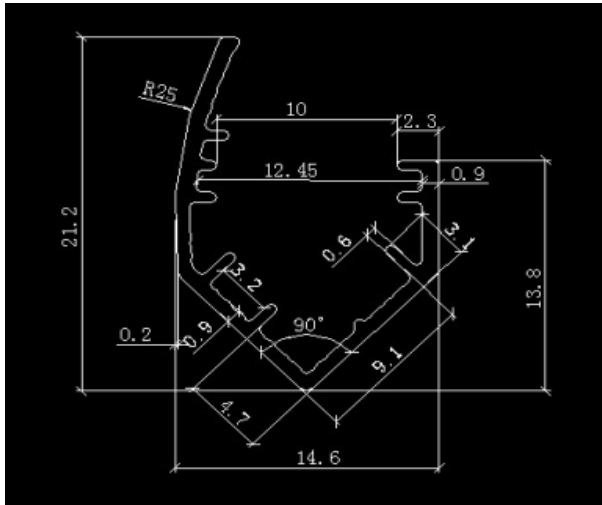

1、Parameter

Part NO.	GNL-AL1420-1210-xx GNL-AL1421-1210-xx	GNL-AL1420-5050-xx GNL-AL1421-5050-xx
LED NO.	60pcs/M 72pcs/M	60pcs/M 72pcs/M
Power	4.8W / 5.8W	14.4W / 17W
Voltage	12VDC	12VDC
Fixture Material	Aluminum	
Packing Dimension	14×20×1000mm	
Lifespan	30,000 to 50,000 hours	
Working conditions	-20℃ - +40℃	
Color Temperature	Gold lighting apply warm white (3000k-3500k) Diamond lighting apply cold white (7500k-8500k)	

2、Data specification

Model NO.	Peak Wavelength (nm)	Model NO.	Peak Wavelength (nm)
GNL-AL1420-1210UWC-60	7500k-8500k	GNL-AL1421-1210UWC-60	7500k-8500k
GNL-AL1420-1210UWC-Y-60	3000k-3500k	GNL-AL1421-1210UWC-Y-60	3000k-3500k
GNL-AL1420-1210UWC-72	7500k-8500k	GNL-AL1421-1210UWC-72	7500k-8500k
GNL-AL1420-1210UWC-Y-72	3000k-3500k	GNL-AL1421-1210UWC-Y-72	3000k-3500k
GNL-AL1420-5050UWC-60	7500k-8500k	GNL-AL1421-5050UWC-60	7500k-8500k
GNL-AL1420-5050UWC-Y-60	3000k-3500k	GNL-AL1421-5050UWC-Y-60	3000k-3500k
GNL-AL1420-5050UWC-72	7500k-8500k	GNL-AL1421-5050UWC-72	7500k-8500k
GNL-AL1420-5050UWC-Y-72	3000k-3500k	GNL-AL1421-5050UWC-Y-72	3000k-3500k

3、Suite drawing

1421

1420

4、Connect

5、cuting

6. Practical application