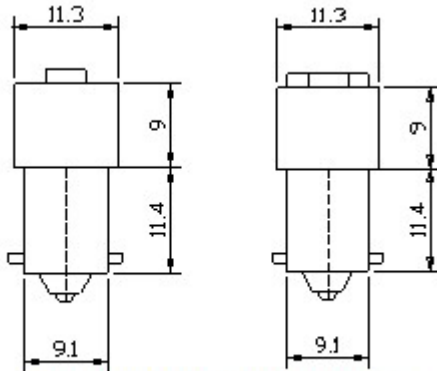

Product

T10 BP BA9S Based LED BULB

One or Three 5mm Flat Top LEDs

FEATURES:

- Long life LED-operating 50,000hrs
- Easy installation using existing socket
- Major power savings
- Voltage: 6VDC 12VDC 24VDC option
- Choice of 5 colors
- Lamp base: BA9S