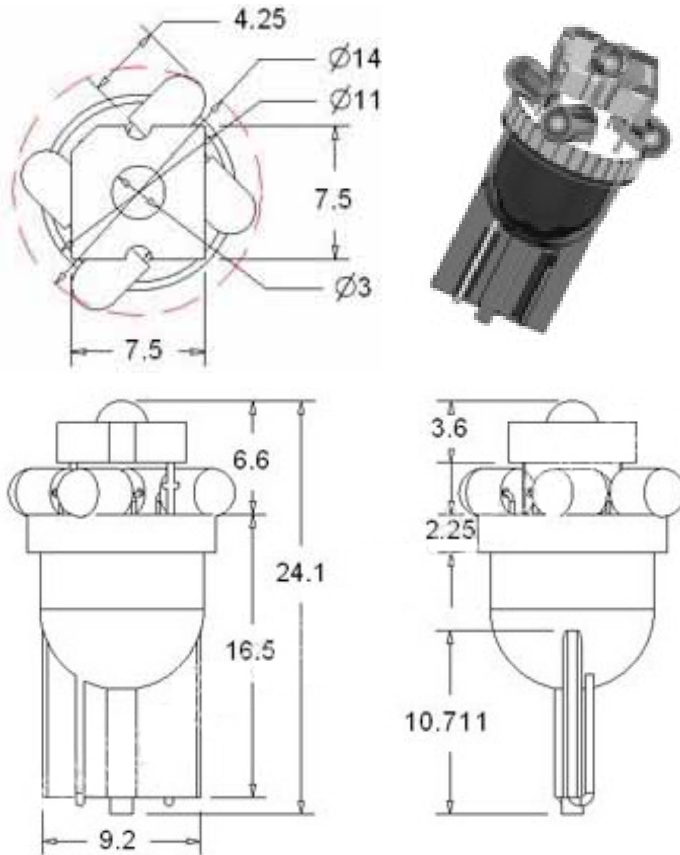

### GNL-T10 5LED Wedge Based LED BULB

## FEATURES:

- Long life LED-operating 50,000hrs
- Easy installation using existing socket
- Major power savings
- Voltage: 6VDC 12VDC 24VDC option
- Choice of 5 colors
- Lamp base: wedge base

## LED LAMP DATA

P/N	LED Color	Voltage	Intensity (lm)	Wavelength (nm)	Viewing Angle
GNL-T10-W5UEC	5 Ultra Red	6/12/24VDC	7.5	625	270°
GNL-T10-W5UYC	5 Ultra Yellow	6/12/24VDC	7.5	590	270°
GNL-T10-W5UBC	5 Ultra Blue	6/12/24VDC	6.0	470	270°
GNL-T10-W5UGC	5 Ultra Green	6/12/24VDC	11	520	270°
GNL-T10-W5UWC	5 Cool White	6/12/24VDC	10.5	5500k-7000k	270°