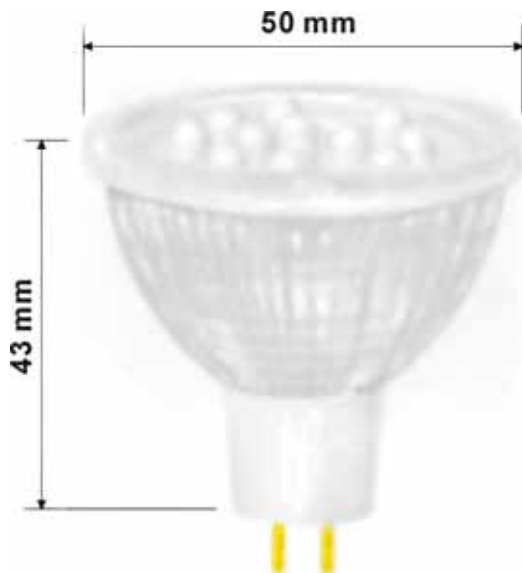

**Product**

**MR16 LED BULB-12LEDS**

**LED NUMBER: 12**

Size:

50mm Diameter

50mm tall

**FEATURES:**

- Long life LED-operating 50,000hrs
- Easy installation using existing socket
- Major power savings
- Voltage: 12VAC/DC
- Choice of 5 colors
- Lamp base: GU5.3

**Dimensions of GNL-MR16 L12**

## LED LAMP DATA

P/N	LED Color	Power 12VAC/DC	Intensity (lm)	Wavelength (nm)	Viewing Angle
GNL-MR16-S12UE	Ultra Red	1W	18	625	15°
GNL- MR16 -S12UY	Ultra Yellow	1W	18	590	15°
GNL- MR16 -S12UB	Ultra Blue	1W	14.4	470	15°
GNL- MR16 -S12UG	Ultra Green	1W	26.4	520	15°
GNL- MR16 -S12UW	Cool White	1W	25.2	5500K-7000k	15°